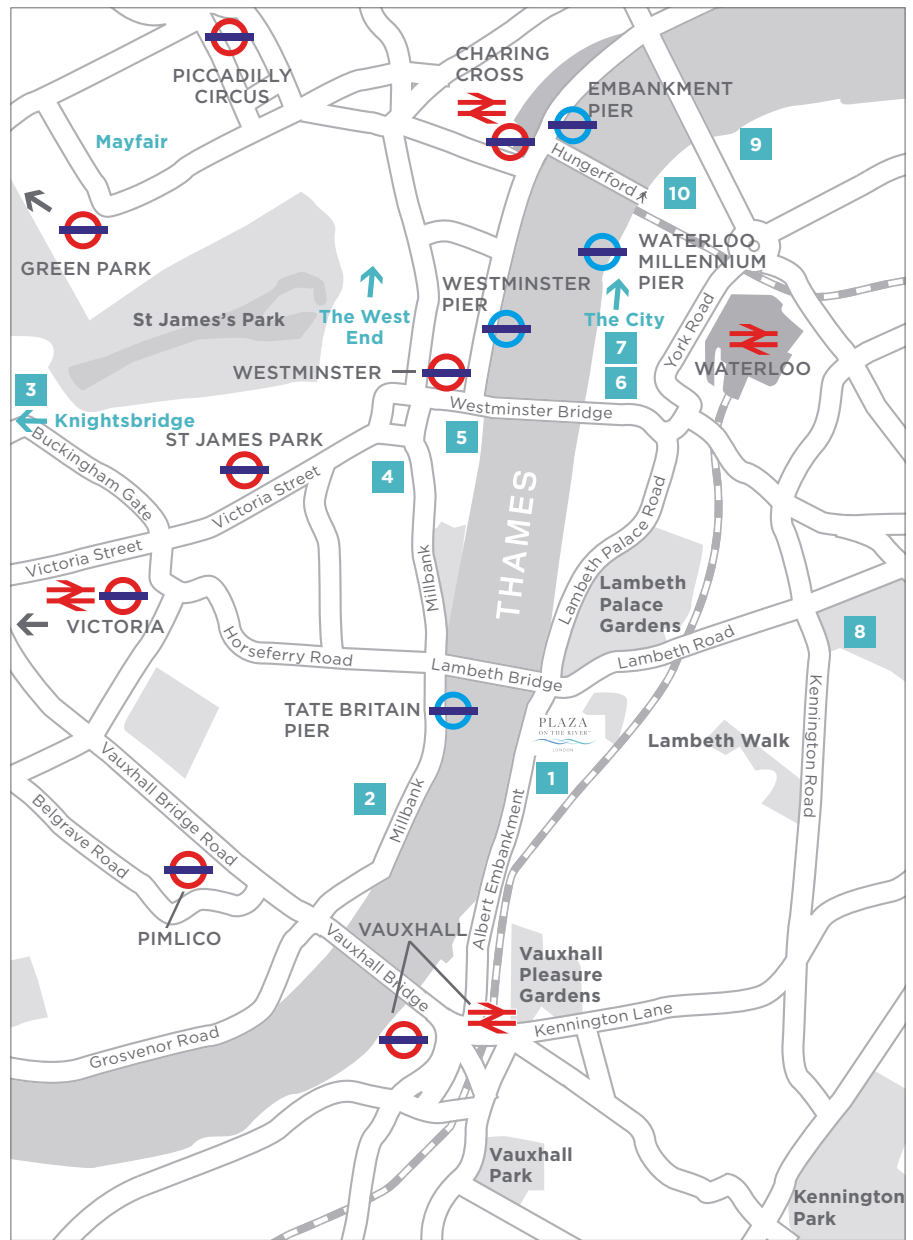

LUXURY REDEFINED

PLAZA
ON THE RIVER™

LONDON

Situated in one of London's premier locations opposite Tate Britain on the vibrant South Bank, five-star Plaza on the River™ overlooks the Houses of Parliament, Big Ben and the London Eye.

Plaza on the River allows guests to immerse themselves in luxurious London living and experience discreet service where nothing is too much trouble, whilst enjoying riverside calm in the centre of the capital.

- | | | | |
|---|----------------------------------|----|-------------------------|
| 1 | Plaza on the River | 6 | SEA LIFE London |
| 2 | Tate Britain | 7 | London Eye |
| 3 | Buckingham Palace | 8 | Imperial War Museum |
| 4 | Westminster Abbey | 9 | The Oxo Tower |
| 5 | Houses of Parliament and Big Ben | 10 | The Royal Festival Hall |

Available around the clock, in-room dining can be requested in the comfort of your room. The menu features a selection of Middle Eastern dishes.

EXCEPTIONAL SERVICES

Plaza on the River's location on the South Bank allows easy access to London's key shopping and entertainment districts.