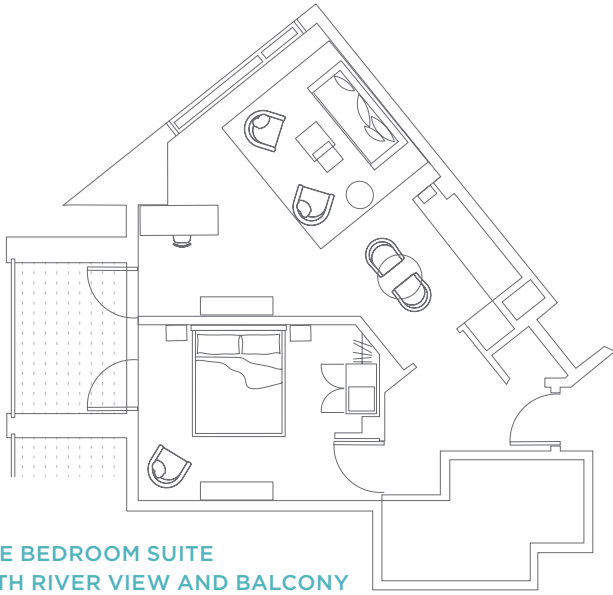

All 110 rooms and suites combine contemporary living with the latest technology to make you feel right at home, and guests can upgrade to receive access to the exclusive 12th floor Executive Lounge for stunning panoramic city views over the River Thames.

FLEXIBLE LIVING

Plaza on the River's luxurious and spacious accommodation offers a comfortable home away from home, with 110 rooms and suites, which can be configured to accommodate up to six guests with the option to connect to additional rooms.

A selection of our suites come with a designated lounge, dining area, kitchenette and, in some cases, a teak floored balcony.

Choose a Deluxe River View room or Suite for uninterrupted views over London's skyline, ranging from the iconic Battersea Power Station to the Houses of Parliament and the vibrant South Bank.

ACCOMMODATION LAYOUT

ONE BEDROOM SUITE
WITH RIVER VIEW AND BALCONY
45-52M²

TWO BEDROOM SUITE
WITH RIVER VIEW AND BALCONY
76M²

DELUXE RIVER VIEW ROOM
24M²

OPEN PLAN STUDIO
35M²

ONE BEDROOM SUITE
RESTRICTED RIVER VIEW
42-52M²