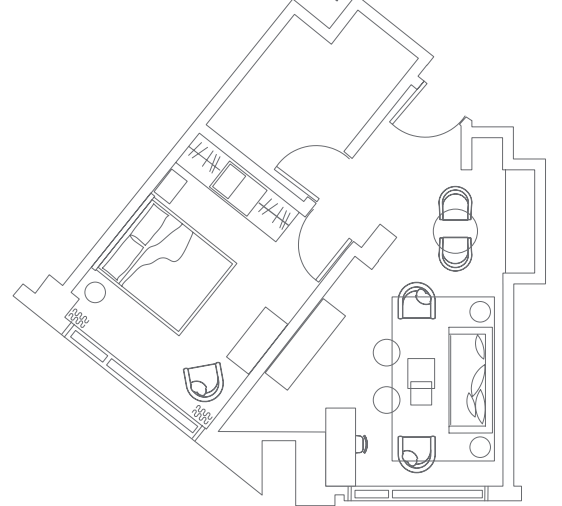

ACCOMMODATION LAYOUT

ONE BEDROOM SUITE
WITH RIVER VIEW AND BALCONY
45-52M²

TWO BEDROOM SUITE
WITH RIVER VIEW AND BALCONY
76M²

DELUXE RIVER VIEW ROOM
24M²

OPEN PLAN STUDIO
35M²

ONE BEDROOM SUITE
RESTRICTED RIVER VIEW
42-52M²