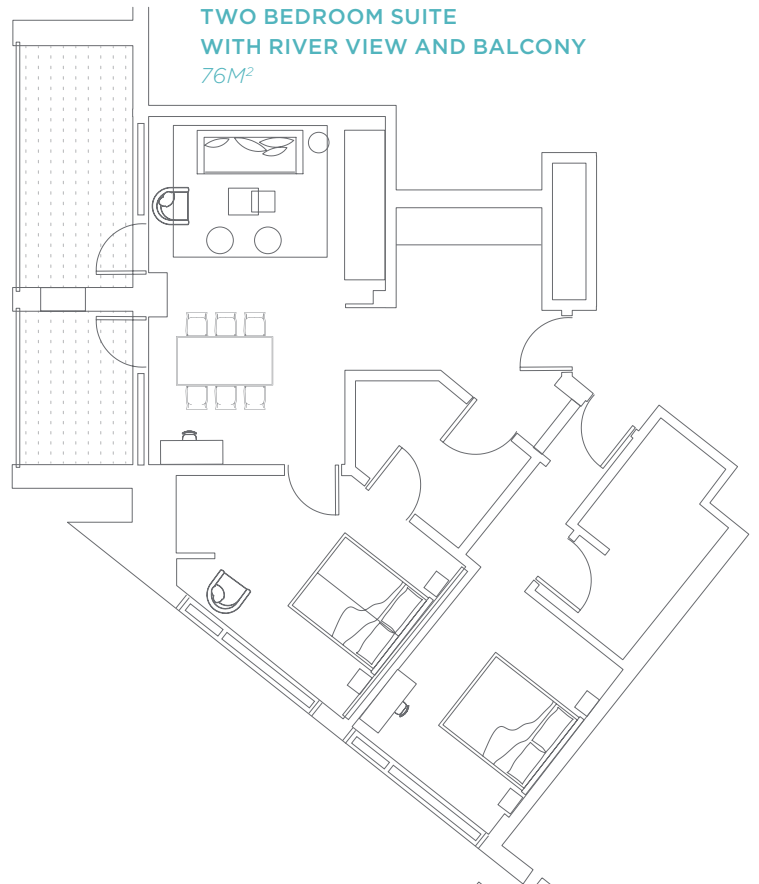

FLEXIBLE LIVING

Plaza on the River's luxurious and spacious accommodation offers a comfortable home away from home, with 110 rooms and suites, which can be configured to accommodate up to six guests with the option to connect to additional rooms.

A selection of our suites come with a designated lounge, dining area, kitchenette and, in some cases, a teak floored balcony.

Choose a Deluxe River View room or Suite for uninterrupted views over London's skyline, ranging from the iconic Battersea Power Station to the Houses of Parliament and the vibrant South Bank.

ACCOMMODATION LAYOUT

ONE BEDROOM SUITE
WITH RIVER VIEW AND BALCONY
45-52M²

TWO BEDROOM SUITE
WITH RIVER VIEW AND BALCONY
76M²

DELUXE RIVER VIEW ROOM
24M²

OPEN PLAN STUDIO
35M²

ONE BEDROOM SUITE
RESTRICTED RIVER VIEW
42-52M²