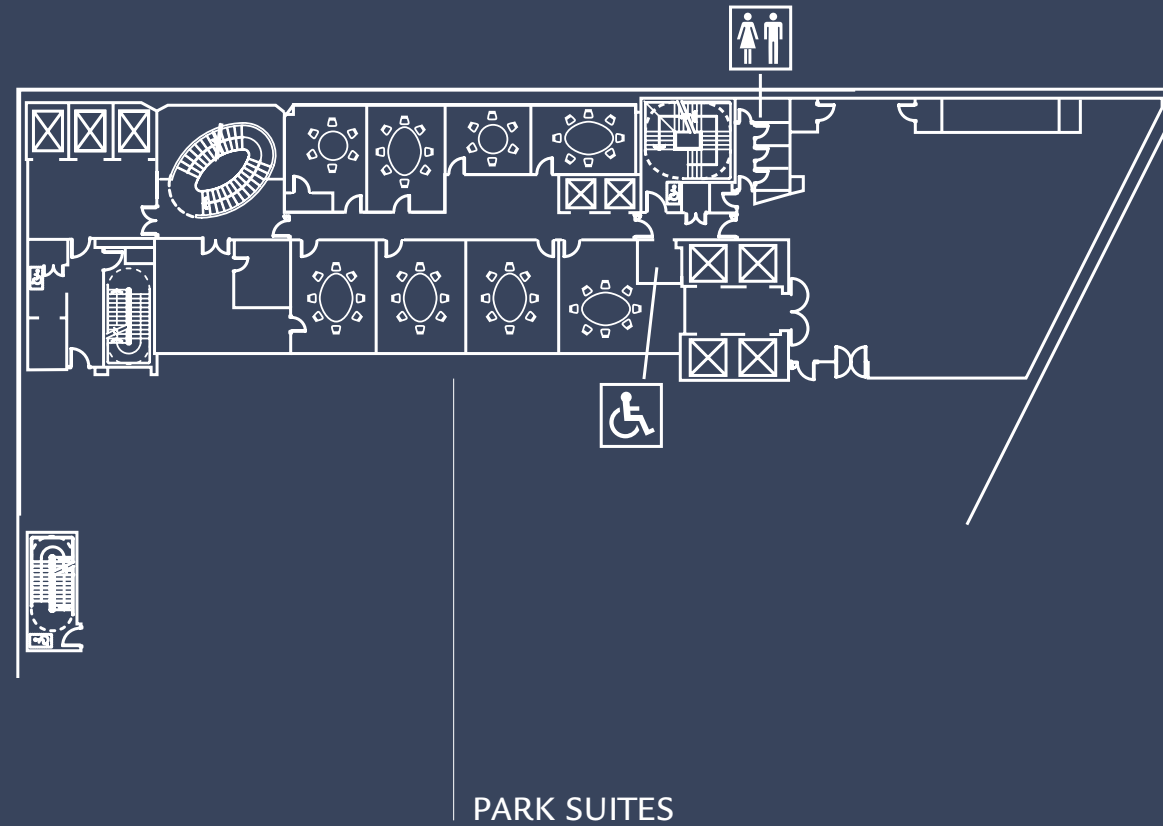

MEZZANINE LEVEL

ROOM NAME	DIMENSION W X L X H(M)	SIZE (M ²)	THEATRE	BOARD ROOM	U-SHAPE	CLASS ROOM	CABARET DINNER	DINNER DANCE	RECEP- TION
MEZZANINE LEVEL — PARK SUITES & BUSINESS CENTRE									
PARK SUITE 1	5.8 x 4.3 x 2.3	24.9	15	10	-	-	-	10	-
PARK SUITE 2	5.1 x 4.9 x 2.3	25	20	14	-	-	-	14	-
PARK SUITE 3	5.8 x 4.3 x 2.3	24.9	15	10	-	-	-	10	-
PARK SUITE 4	6.0 x 4.8 x 2.3	28.8	24	14	-	-	-	14	-
PARK SUITE 5	5.9 x 3.6 x 2.3	21.2	18	10	-	-	-	10	-
PARK SUITE 6	4.3 x 3.6 x 2.3	15.5	-	10	-	-	-	10	-
PARK SUITE 7	5.4 x 3.9 x 2.3	21	12	10	-	-	-	10	-
PARK SUITE 8	4.0 x 3.9 x 2.3	15.6	10	6	-	-	-	6	-

 Male WC

 Female WC

 Accessible WC

Park Plaza London Riverbank

18 Albert Embankment, London SE1 7TJ

T: +44 (0) 844 854 5290 F: +44 (0) 844 854 5291

pprlconf@pphe.com

parkplaza.com/riverbank