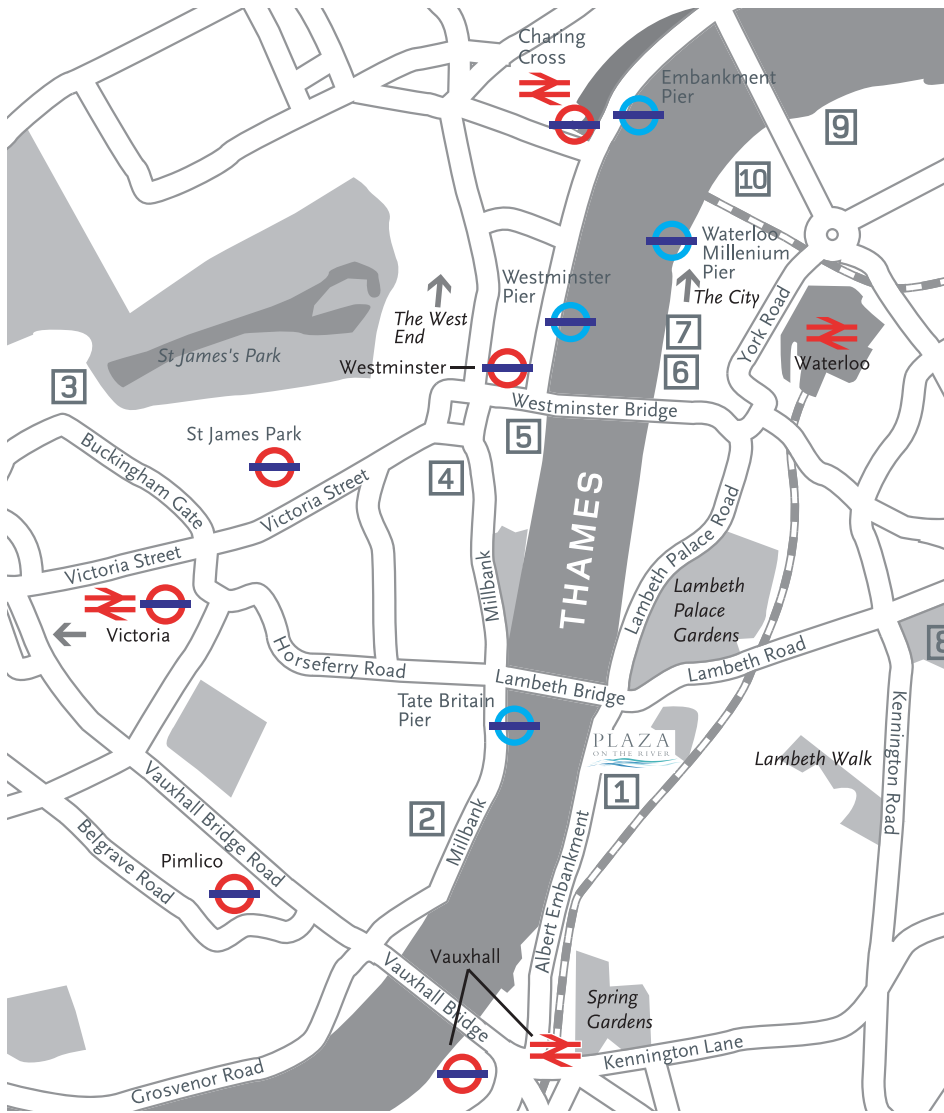

DETAILS

BY

PLAZA
ON THE RIVER

CLUB AND RESIDENCE. LONDON

LOCATION

MAP

- | | | | | |
|-----------------------------|-----------------------|------------------------------|----------------------------|---|
| 1 Plaza on the River | 2 Tate Britain | 3 Buckingham Palace | 4 Westminster Abbey | 5 Houses of Parliament & Big Ben |
| 6 London Aquarium | 7 London Eye | 8 Imperial War Museum | 9 The Oxo Tower | 10 The Royal Festival Hall |

Strategically positioned on the south bank of the River Thames, the majority of suites at Plaza on the River afford spectacular views of some of London's most impressive landmarks such as the Tate Britain, the London Eye and the Houses of Parliament and is only moments from underground and mainline rail networks.