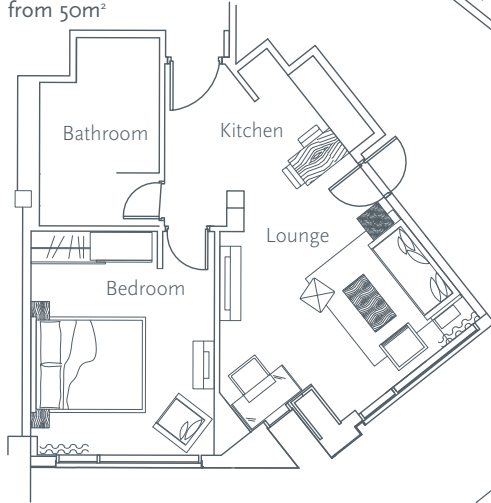

FLEXIBLE LIVING

From open-plan studio suites to as many as three bedrooms, Plaza on the River has flexible spaces to suit your needs. Larger suites offer a family bathroom plus en-suite to the master bedroom and twin bedded rooms are also available.

The space within and around your suite and the calm of the river will provide that sought-after feeling of tranquillity in Europe's busiest city.

MEETINGS AND EVENTS

INTIMATE MEETINGS

Combine stylish luxury and comfort with a meeting by the river in one of our one bedroom suites or larger river view suites with private balcony. Plaza on the River suites can accommodate board meetings, small receptions and private dining for up to 15 delegates and as each suite is flooded with natural daylight and equipped with WI-FI internet connectivity, they provide a unique space to think, inspire and motivate.

GLAMOROUS EVENTS

For stylish events and impressive parties, the adjoining Thames Room, with its floor-to-ceiling glass windows and panoramic vista of the river is the ideal setting for glamorous receptions and private functions. Accommodating up to 400 guests the Thames Room, with its spiral sweeping staircase and lift access, a pre-function lounge with private bar, cloakroom and bathrooms, is a unique self-contained event space for the discerning party planner.

FLEXIBILITY FOR YOU

SUITE LAYOUTS

Studio suite:
40m²

One bedroom suite:
from 50m²

Two bedroom suite:
from 90m²

Three bedroom suite:
140m²

PLAZA ON THE RIVER – CLUB AND RESIDENCE

18 ALBERT EMBANKMENT LONDON SE1 7TJ UNITED KINGDOM TEL: +44 (0)20 7769 2525 info@plazaontheriver.co.uk