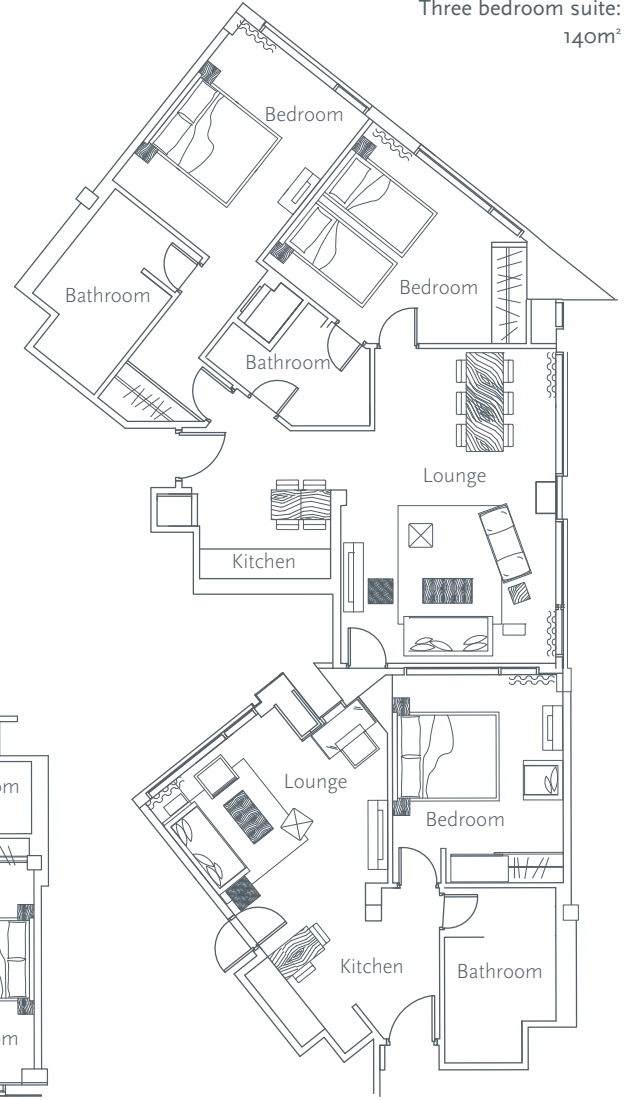

FLEXIBLE LIVING

From open-plan studio suites to as many as three bedrooms, Plaza on the River has flexible spaces to suit your needs. Larger suites offer a family bathroom plus en-suite to the master bedroom and twin bedded rooms are also available.

SPACE TO RELAX

Each suite is spacious and styled to perfection, offering a contemporary atmosphere in which to relax, work or entertain whilst in the capital. Large, comfortable beds, easy chairs, leather sofas, large work spaces with WI-FI internet connectivity, beautiful marbled en-suite bathrooms with walk-in shower in open plan studios and walk-in shower and bath tub in most one bedroom and two bedroom suites and kitchens fitted with the latest modern appliances adorn each suite, so you have everything you need.

GLAMOROUS EVENTS

For stylish events and impressive parties, the adjoining Thames Room, with its floor-to-ceiling glass windows and panoramic vista of the river is the ideal setting for glamorous receptions and private functions. Accommodating up to 400 guests the Thames Room, with its spiral sweeping staircase and lift access, a pre-function lounge with private bar, cloakroom and bathrooms, is a unique self-contained event space for the discerning party planner.

FLEXIBILITY FOR YOU

SUITE LAYOUTS

Studio suite:
40m²

One bedroom suite:
from 50m²

Two bedroom suite:
from 90m²

Three bedroom suite:
140m²

PLAZA ON THE RIVER – CLUB AND RESIDENCE

18 ALBERT EMBANKMENT LONDON SE1 7TJ UNITED KINGDOM TEL: +44 (0)20 7769 2525 info@plazaontheriver.co.uk