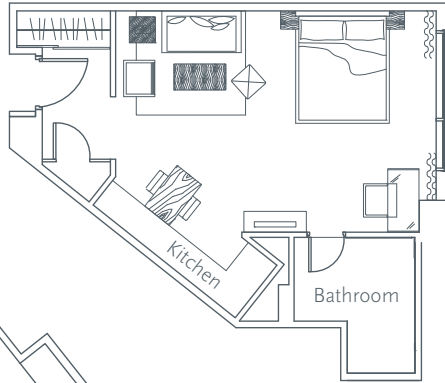

FLEXIBLE LIVING

From open-plan studio suites to as many as three bedrooms, Plaza on the River has flexible spaces to suit your needs. Larger suites offer a family bathroom plus en-suite to the master bedroom and twin bedded rooms are also available.

The space within and around your suite and the calm of the river will provide that sought-after feeling of tranquillity in Europe's busiest city.

MEETINGS AND EVENTS

INTIMATE MEETINGS

Combine stylish luxury and comfort with a meeting by the river in one of our one bedroom suites or larger river view suites with private balcony. Plaza on the River suites can accommodate board meetings, small receptions and private dining for up to 15 delegates and as each suite is flooded with natural daylight and equipped with WI-FI internet connectivity, they provide a unique space to think, inspire and motivate.

GLAMOROUS EVENTS

For stylish events and impressive parties, the adjoining Thames Room, with its floor-to-ceiling glass windows and panoramic vista of the river is the ideal setting for glamorous receptions and private functions. Accommodating up to 400 guests the Thames Room, with its spiral sweeping staircase and lift access, a pre-function lounge with private bar, cloakroom and bathrooms, is a unique self-contained event space for the discerning party planner.

FLEXIBILITY FOR YOU

SUITE LAYOUTS

Studio suite:
40m²

One bedroom suite:
from 50m²

Two bedroom suite:
from 90m²

Three bedroom suite:
140m²

PLAZA ON THE RIVER – CLUB AND RESIDENCE

18 ALBERT EMBANKMENT LONDON SE1 7TJ UNITED KINGDOM TEL: +44 (0)20 7769 2525 info@plazaontheriver.co.uk