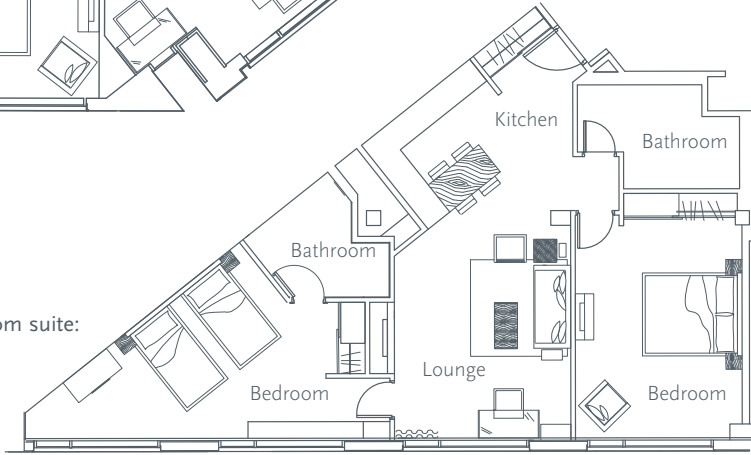

FLEXIBLE LIVING

From open-plan studio suites to as many as three bedrooms, Plaza on the River has flexible spaces to suit your needs. Larger suites offer a family bathroom plus en-suite to the master bedroom and twin bedded rooms are also available.

SPACE TO RELAX

Each suite is spacious and styled to perfection, offering a contemporary atmosphere in which to relax, work or entertain whilst in the capital. Large, comfortable beds, easy chairs, leather sofas, large work spaces with WI-FI internet connectivity, beautiful marbled en-suite bathrooms with walk-in shower in open plan studios and walk-in shower and bath tub in most one bedroom and two bedroom suites and kitchens fitted with the latest modern appliances adorn each suite, so you have everything you need.

GLAMOROUS EVENTS

For stylish events and impressive parties, the adjoining Thames Room, with its floor-to-ceiling glass windows and panoramic vista of the river is the ideal setting for glamorous receptions and private functions. Accommodating up to 400 guests the Thames Room, with its spiral sweeping staircase and lift access, a pre-function lounge with private bar, cloakroom and bathrooms, is a unique self-contained event space for the discerning party planner.

FLEXIBILITY FOR YOU

SUITE LAYOUTS

Studio suite:
40m²

One bedroom suite:
from 50m²

Two bedroom suite:
from 90m²

Three bedroom suite:
140m²

PLAZA ON THE RIVER – CLUB AND RESIDENCE

18 ALBERT EMBANKMENT LONDON SE1 7TJ UNITED KINGDOM TEL: +44 (0)20 7769 2525 info@plazaontheriver.co.uk